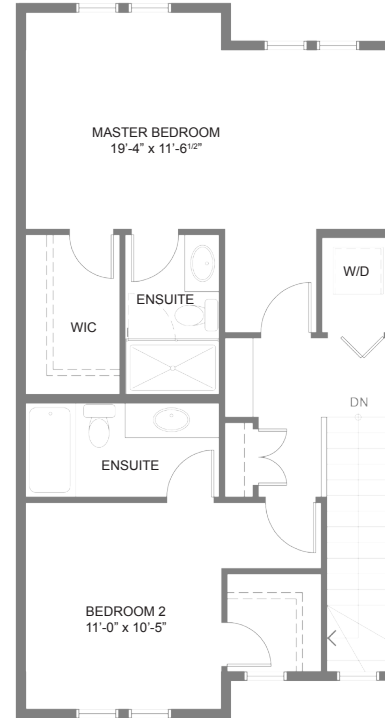

BELMONT

— QUARRY PARK —

The CAMBRIDGE

1229 sq. ft.

The developer reserves the right to make modifications, changes and additions without notice. Square footage is approximate.

Main Floor
503 sq.ft.

Second Floor
725 sq.ft.

Alternate Second Floor 1
2 Bedroom

Alternate Second Floor 2
3 Bedroom

Unit B