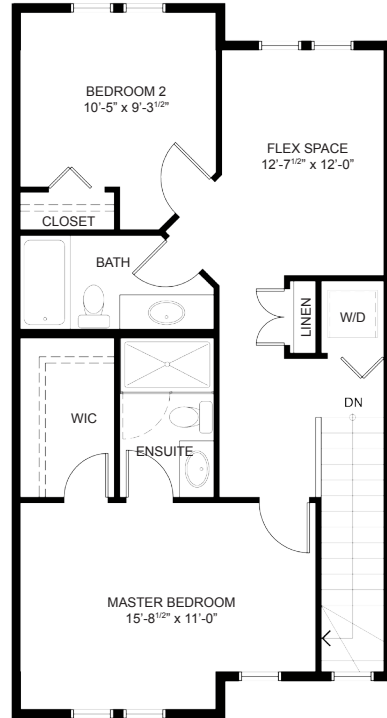

BELMONT

— QUARRY PARK —

The CAMBRIDGE

1229 sq. ft.

The developer reserves the right to make modifications, changes and additions without notice. Square footage is approximate.

Main Floor
503 sq.ft.

Second Floor
725 sq.ft.

Alternate Second Floor 1
2 Bedroom

Alternate Second Floor 2
3 Bedroom

Unit B