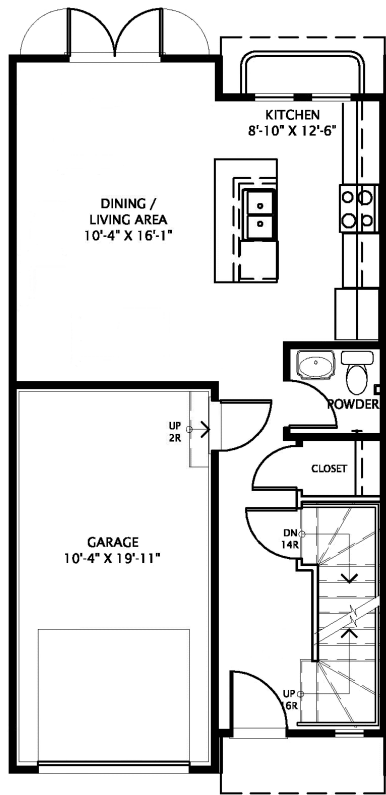

BELMONT

— QUARRY PARK —

The CAMBRIDGE

1229 sq. ft.

The developer reserves the right to make modifications, changes and additions without notice. Square footage is approximate.

Main Floor
503 sq.ft.

Second Floor
725 sq.ft.

Alternate Second Floor 1
2 Bedroom

Alternate Second Floor 2
3 Bedroom

Unit B