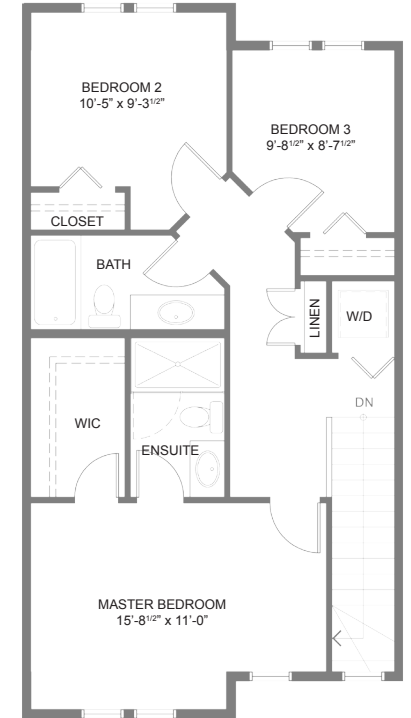

BELMONT

— QUARRY PARK —

The CAMBRIDGE

1229 sq. ft.

The developer reserves the right to make modifications, changes and additions without notice. Square footage is approximate.

Main Floor
503 sq.ft.

Second Floor
725 sq.ft.

Alternate Second Floor 1
2 Bedroom

Alternate Second Floor 2
3 Bedroom

Unit B