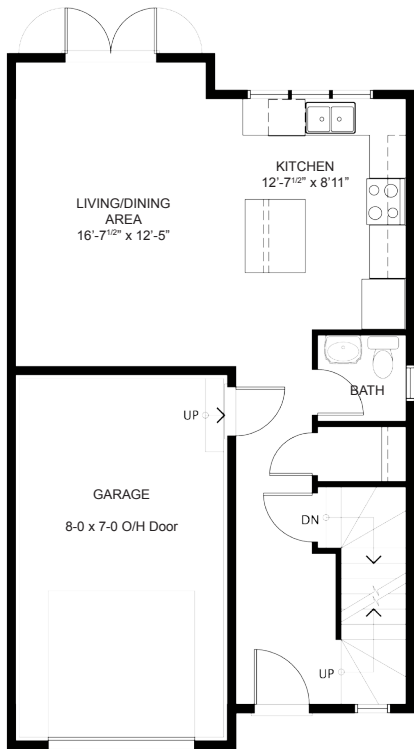

BELMONT

— QUARRY PARK —

The Oxford II

1353 sq. ft.

The developer reserves the right to make modifications, changes and additions without notice. Square footage is approximate.

Unit D3