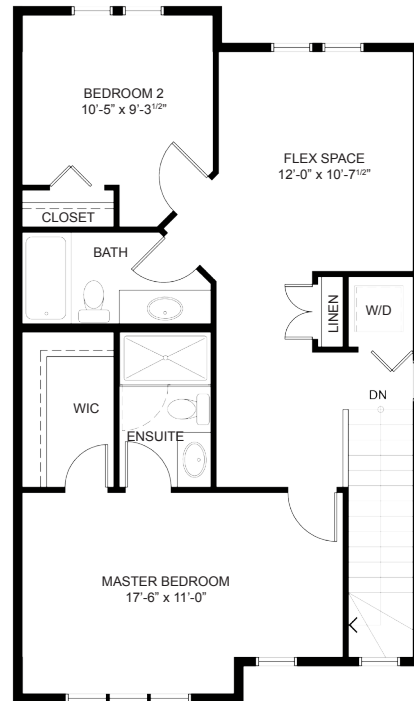

BELMONT

— QUARRY PARK —

The Oxford II

1353 sq. ft.

The developer reserves the right to make modifications, changes and additions without notice. Square footage is approximate.

Unit D3