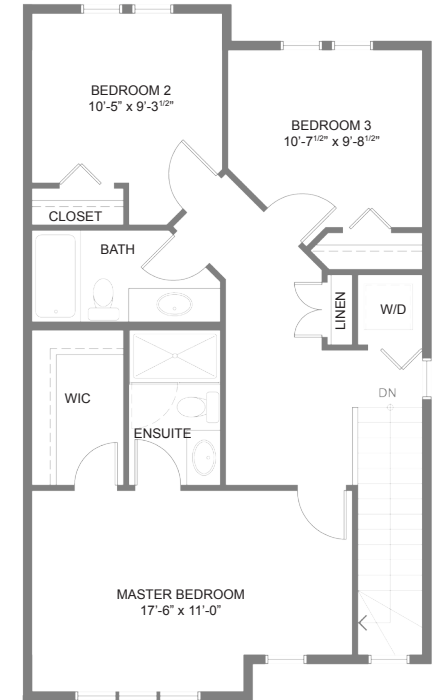

BELMONT

— QUARRY PARK —

The Oxford II

1353 sq. ft.

The developer reserves the right to make modifications, changes and additions without notice. Square footage is approximate.

Unit D3