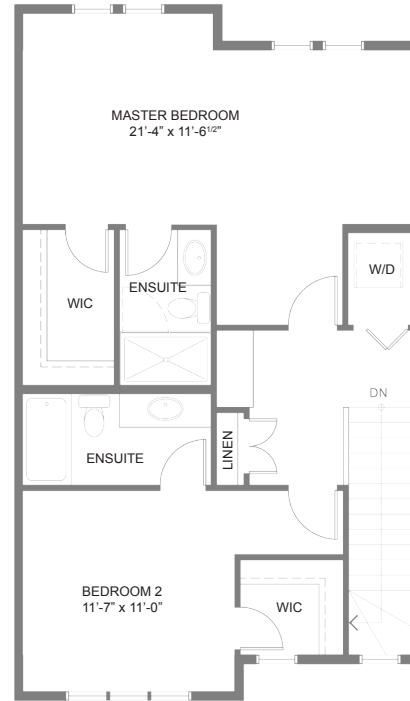

BELMONT

— QUARRY PARK —

The Oxford II

1353 sq. ft.

The developer reserves the right to make modifications, changes and additions without notice. Square footage is approximate.

Unit D3