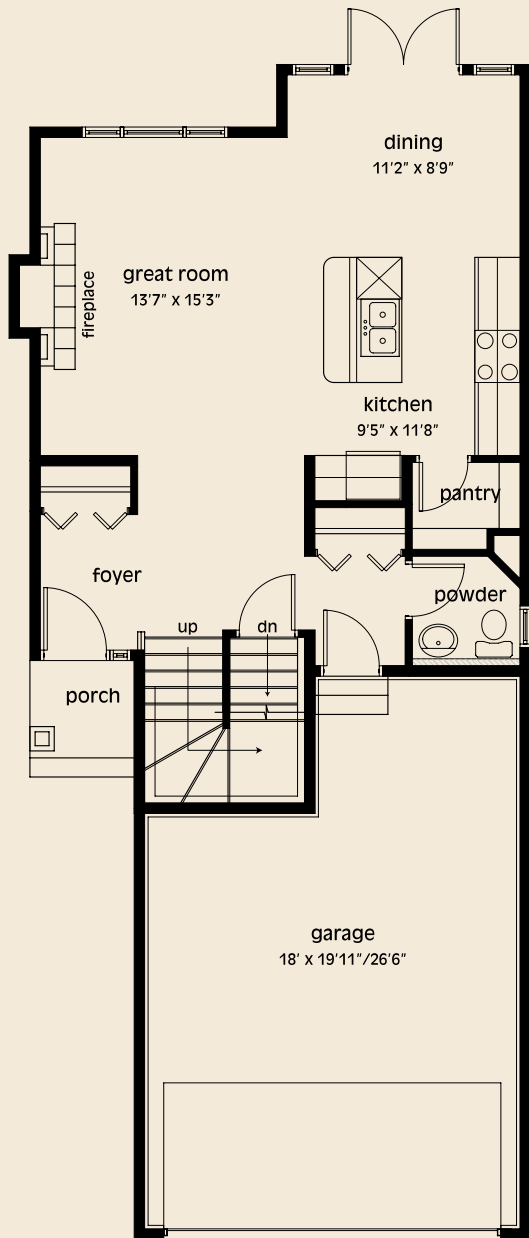

THE CYPRESS

1,732 SQ.FT.

3 Bedrooms | 2+1/2 Bathrooms | Bonus Room

MAIN - 726 SQ.FT.

UPPER - 1,006 SQ.FT.