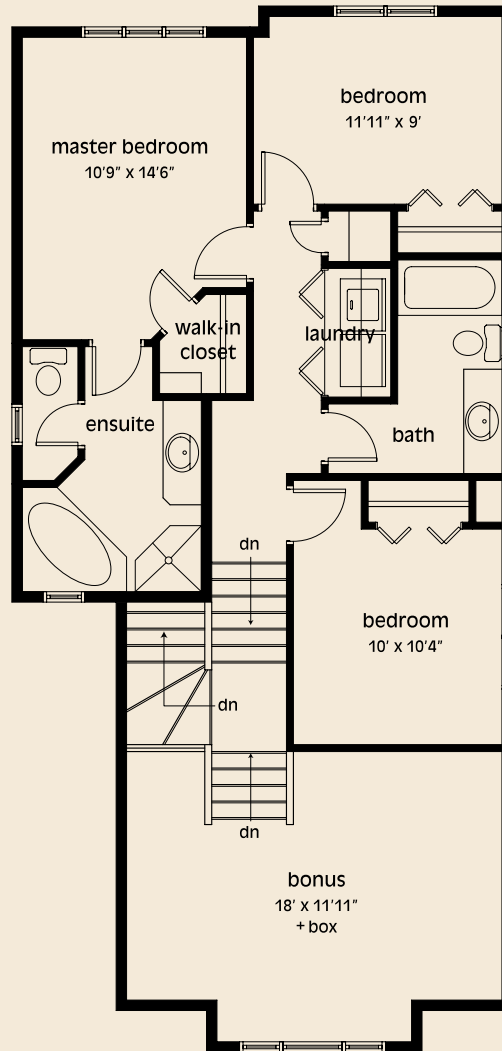

THE CYPRESS

1,732 SQ.FT.

3 Bedrooms | 2+1/2 Bathrooms | Bonus Room

MAIN - 726 SQ.FT.

UPPER - 1,006 SQ.FT.