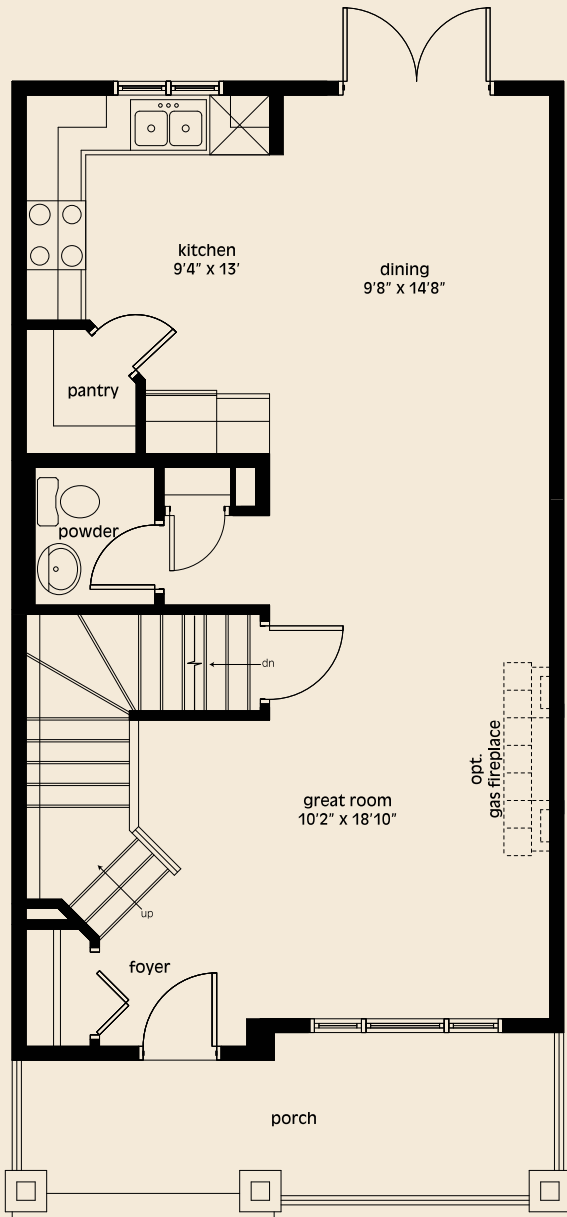

THE MULBERRY

1,342 SQ.FT.

3 Bedrooms | 2+1/2 Bathrooms

MAIN - 700 SQ.FT.

UPPER - 642 SQ.FT.