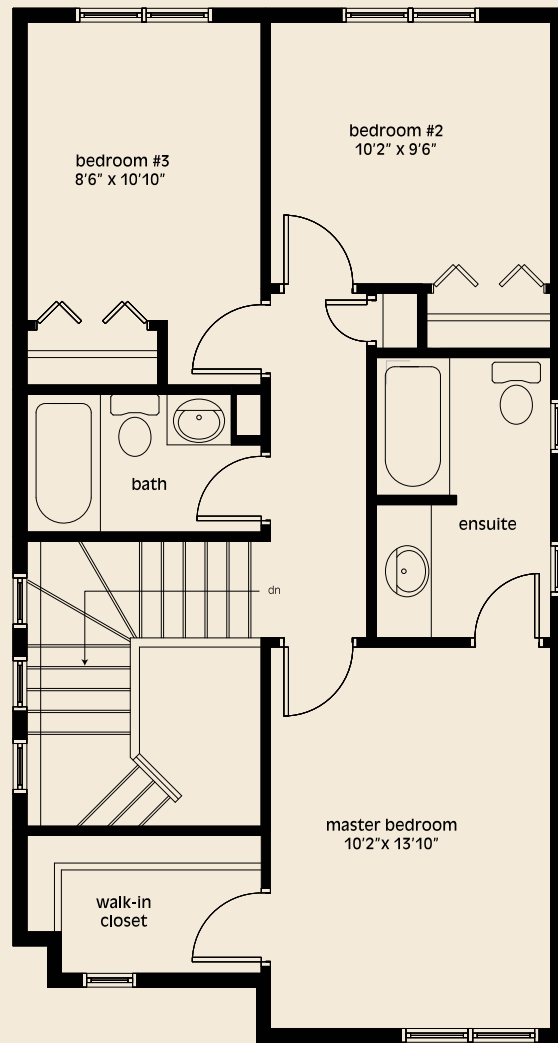

THE MULBERRY

1,342 SQ.FT.

3 Bedrooms | 2+1/2 Bathrooms

MAIN - 700 SQ.FT.

UPPER - 642 SQ.FT.