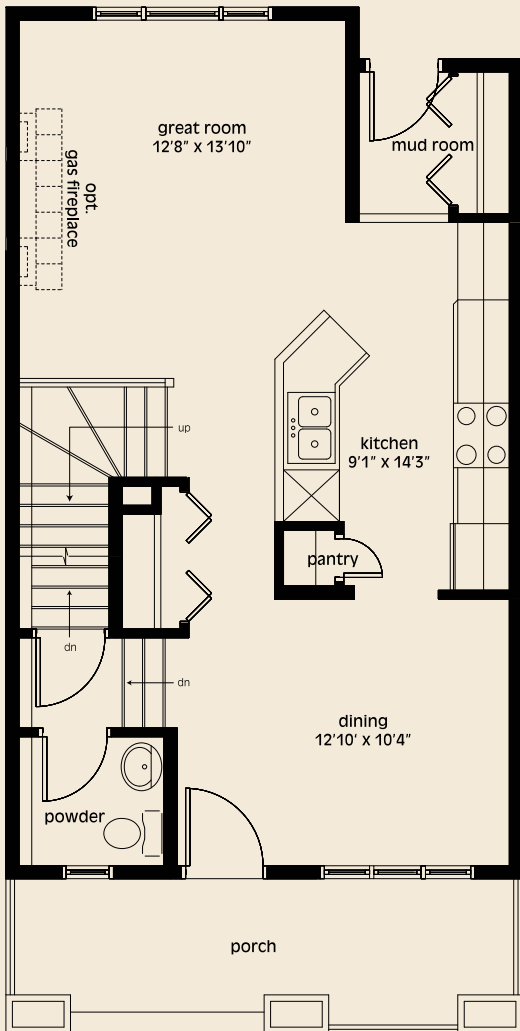

THE REDWOOD

1,257 SQ.FT.

3 Bedrooms | 2+1/2 Bathrooms

MAIN - 662 SQ.FT.

UPPER - 595 SQ.FT.