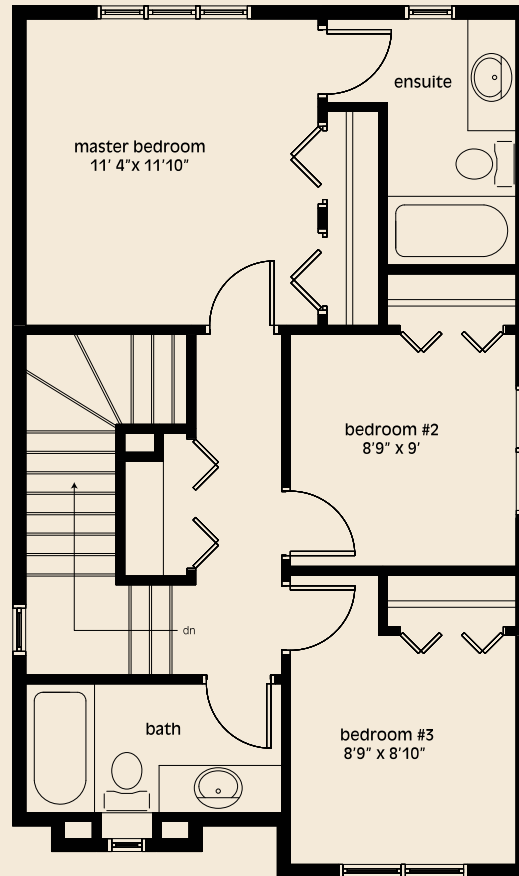

THE REDWOOD

1,257 SQ.FT.

3 Bedrooms | 2+1/2 Bathrooms

MAIN - 662 SQ.FT.

UPPER - 595 SQ.FT.