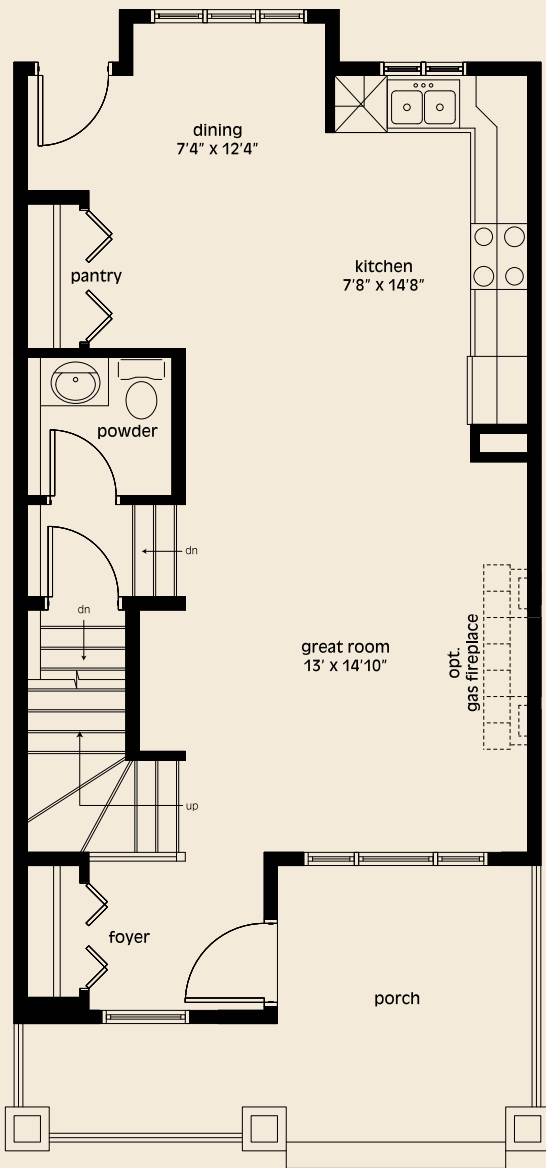

# THE SYCAMORE

1,307 SQ.FT.

3 Bedrooms | 2+1/2 Bathrooms

MAIN - 687 SQ.FT.

UPPER - 620 SQ.FT.