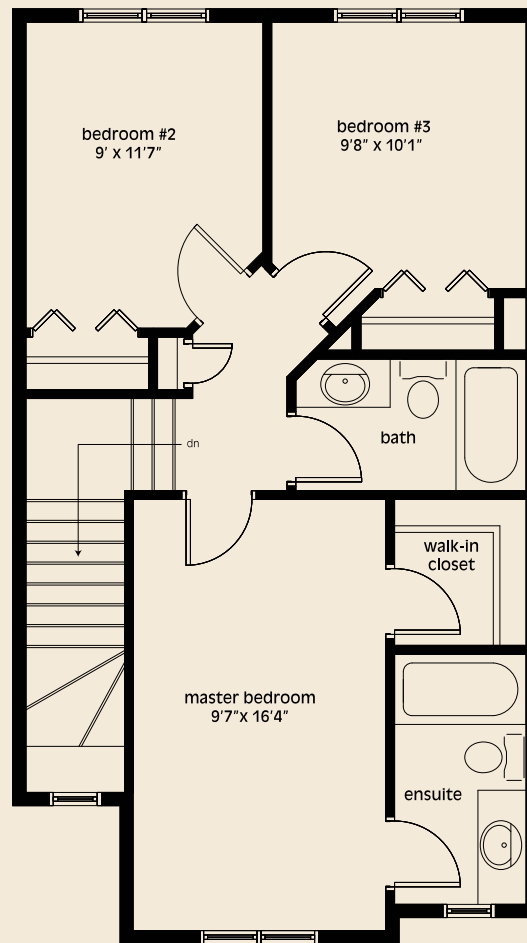

# THE SYCAMORE

1,307 SQ.FT.

3 Bedrooms | 2+1/2 Bathrooms

MAIN - 687 SQ.FT.

UPPER - 620 SQ.FT.