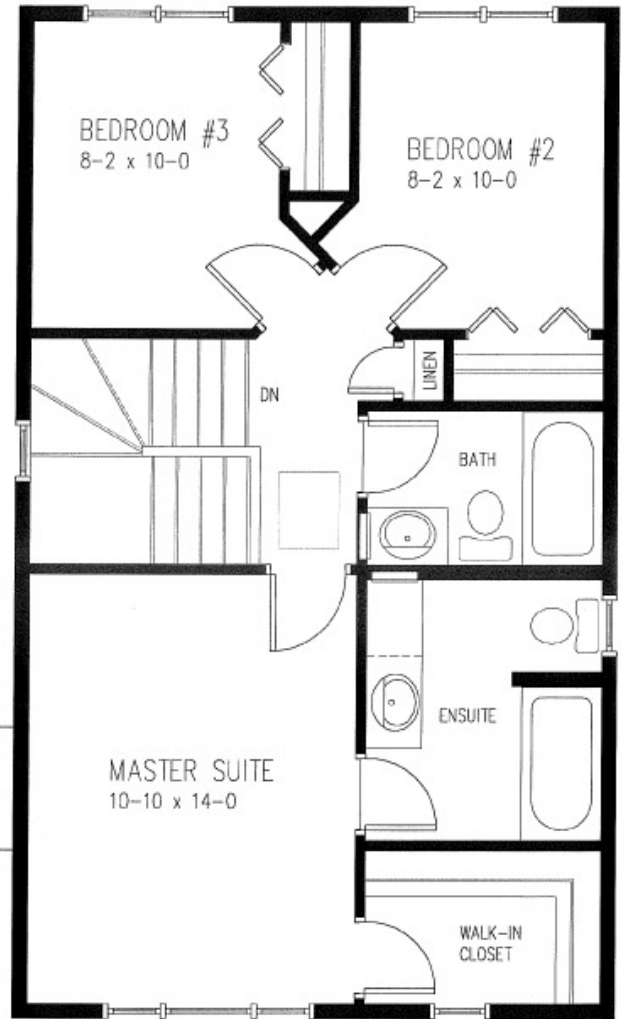

ADVANTAGE 1

Character Home
1300 sq.ft.

3 Bedrooms | 2 + 1/2 Bathrooms

Main Floor - 640 sq.ft.

Upper Floor - 660 sq.ft.