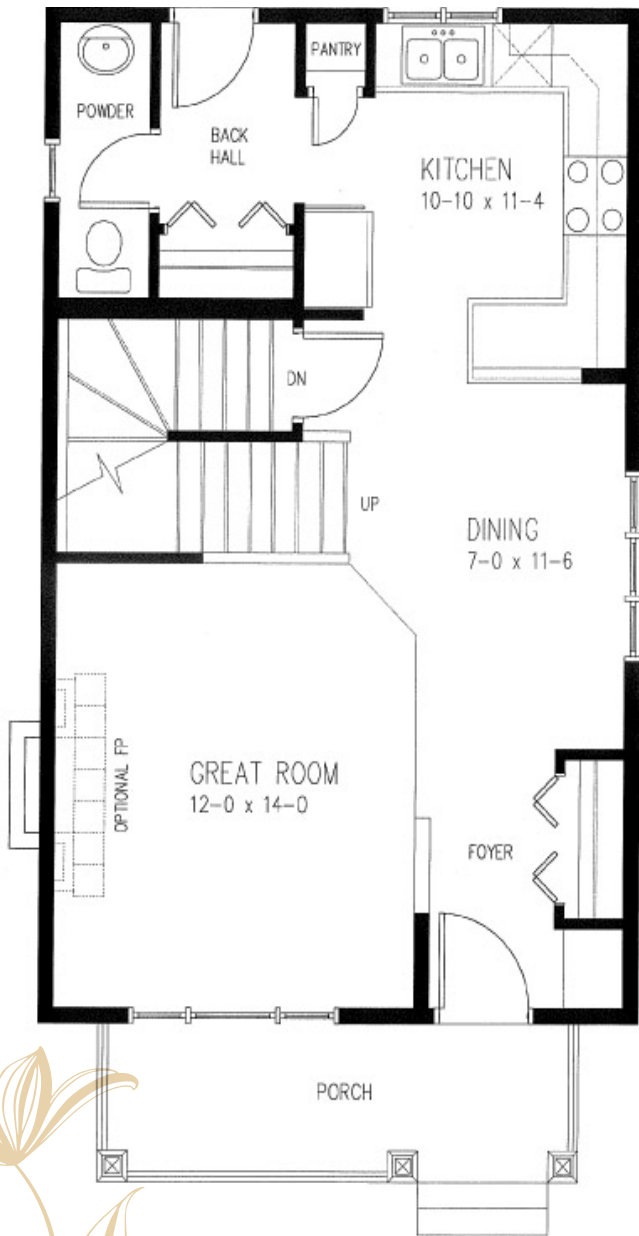

ADVANTAGE 1

Character Home
1300 sq.ft.

3 Bedrooms | 2 + 1/2 Bathrooms

Main Floor - 640 sq.ft.

Upper Floor - 660 sq.ft.