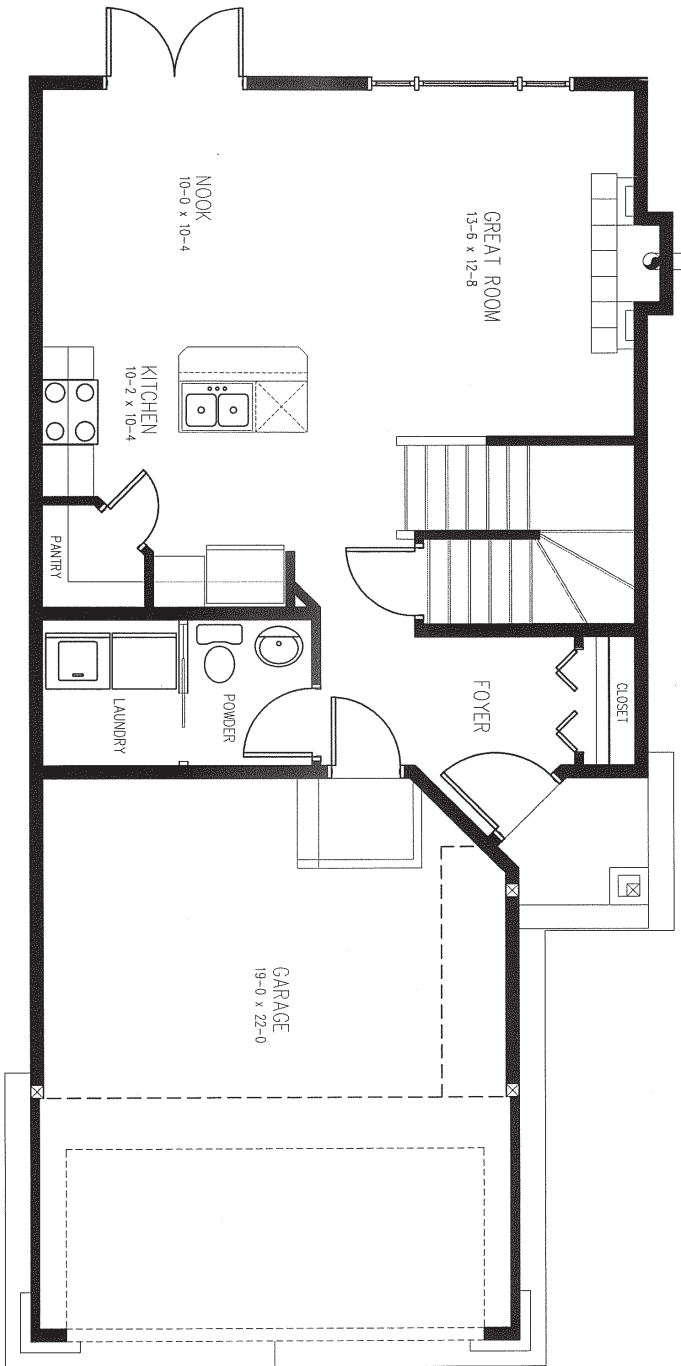

ADVANTAGE 3

Estate Home
1530 sq.ft.

3 Bedrooms | 2 + 1/2 Bathrooms

Main Floor - 669 sq.ft.

Upper Floor - 881 sq.ft.