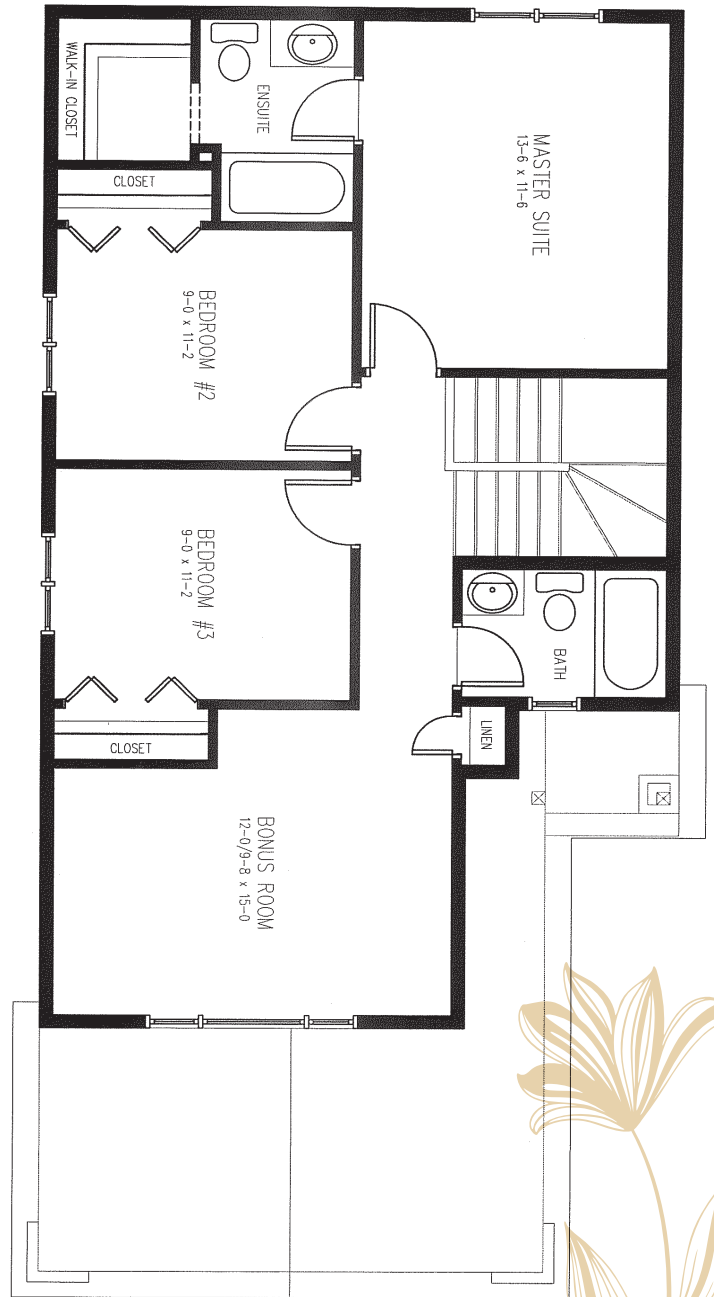

ADVANTAGE 3

Estate Home
1530 sq.ft.

3 Bedrooms | 2 + 1/2 Bathrooms

Main Floor - 669 sq.ft.

Upper Floor - 881 sq.ft.